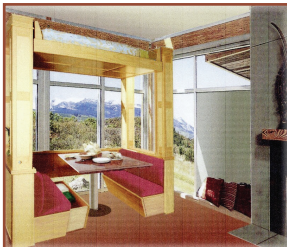

Double Space Beds

MAXIMIZE your Living Space™

RETAIL PRICE LIST (09/11)

This patented **free-standing bed** offers an elegant solution for those challenging spaces with limited wall space by utilizing the vertical. The inner 18-gauge powder coated steel framework acts as the skeleton to support the finished product. Its unique design means it can be placed anywhere - in front of windows, switches or outlets.

Many design options are available for whatever functionality is desired when the bed is in its stored position. Sofa, bookcases, desks, dining tables are all possible in virtually any finish, wood, or style. The only limitation is in your imagination.

Imagine what you can do

The Double Space Beds allows the use of any style of mattress (9" thickness is the recommended thickness) and the quiet counter-weighted movement is simple & easy to operate.

Dimensions (typical - dependent on final design):

102-1/4"W x 95"H for all sizes

- Queen-size Cabinet 63-3/4"D
- Full XL-size Bed..... 57-3/4"D
- Twin XL-size Bed (available soon)..... 42-3/4"D

Pricing

- Cabinet (does not include mattress)
- with standard metal back frame (see above) CALL
- Standard Sofa (2 cushions) CALL
- Side Shelving (similar to showroom) CALL
- Custom CALL
- Lead Time** 8-12 wks