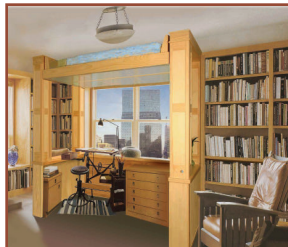

Double Space Beds

MAXIMIZE your Living Space™

RETAIL PRICE LIST (09/11)

This patented **free-standing bed** offers an elegant solution for those challenging spaces with limited wall space by utilizing the vertical. The inner 18-gauge powder coated steel framework acts as the skeleton to support the finished product. Its unique design means it can be placed anywhere - in front of windows, switches or outlets.

Many design options are available for whatever functionality is desired when the bed is in its stored position. Sofa, bookcases, desks, dining tables are all possible in virtually any finish, wood, or style. The only limitation is in your imagination.

Imagine what you can do

The Double Space Beds allows the use of any style of mattress (9" thickness is the recommended thickness) and the quiet counter-weighted movement is simple & easy to operate.

Dimensions (typical - dependent on final design):

102-1/4"W x 95"H for all sizes

- Queen-size Cabinet 63-3/4"D
- Full XL-size Bed..... 57-3/4"D
- Twin XL-size Bed (available soon)..... 42-3/4"D

Pricing

- Cabinet (does not include mattress)
- with standard metal back frame (see above) CALL
- Standard Sofa (2 cushions) CALL
- Side Shelving (similar to showroom) CALL
- Custom CALL
- Lead Time** 8-12 wks